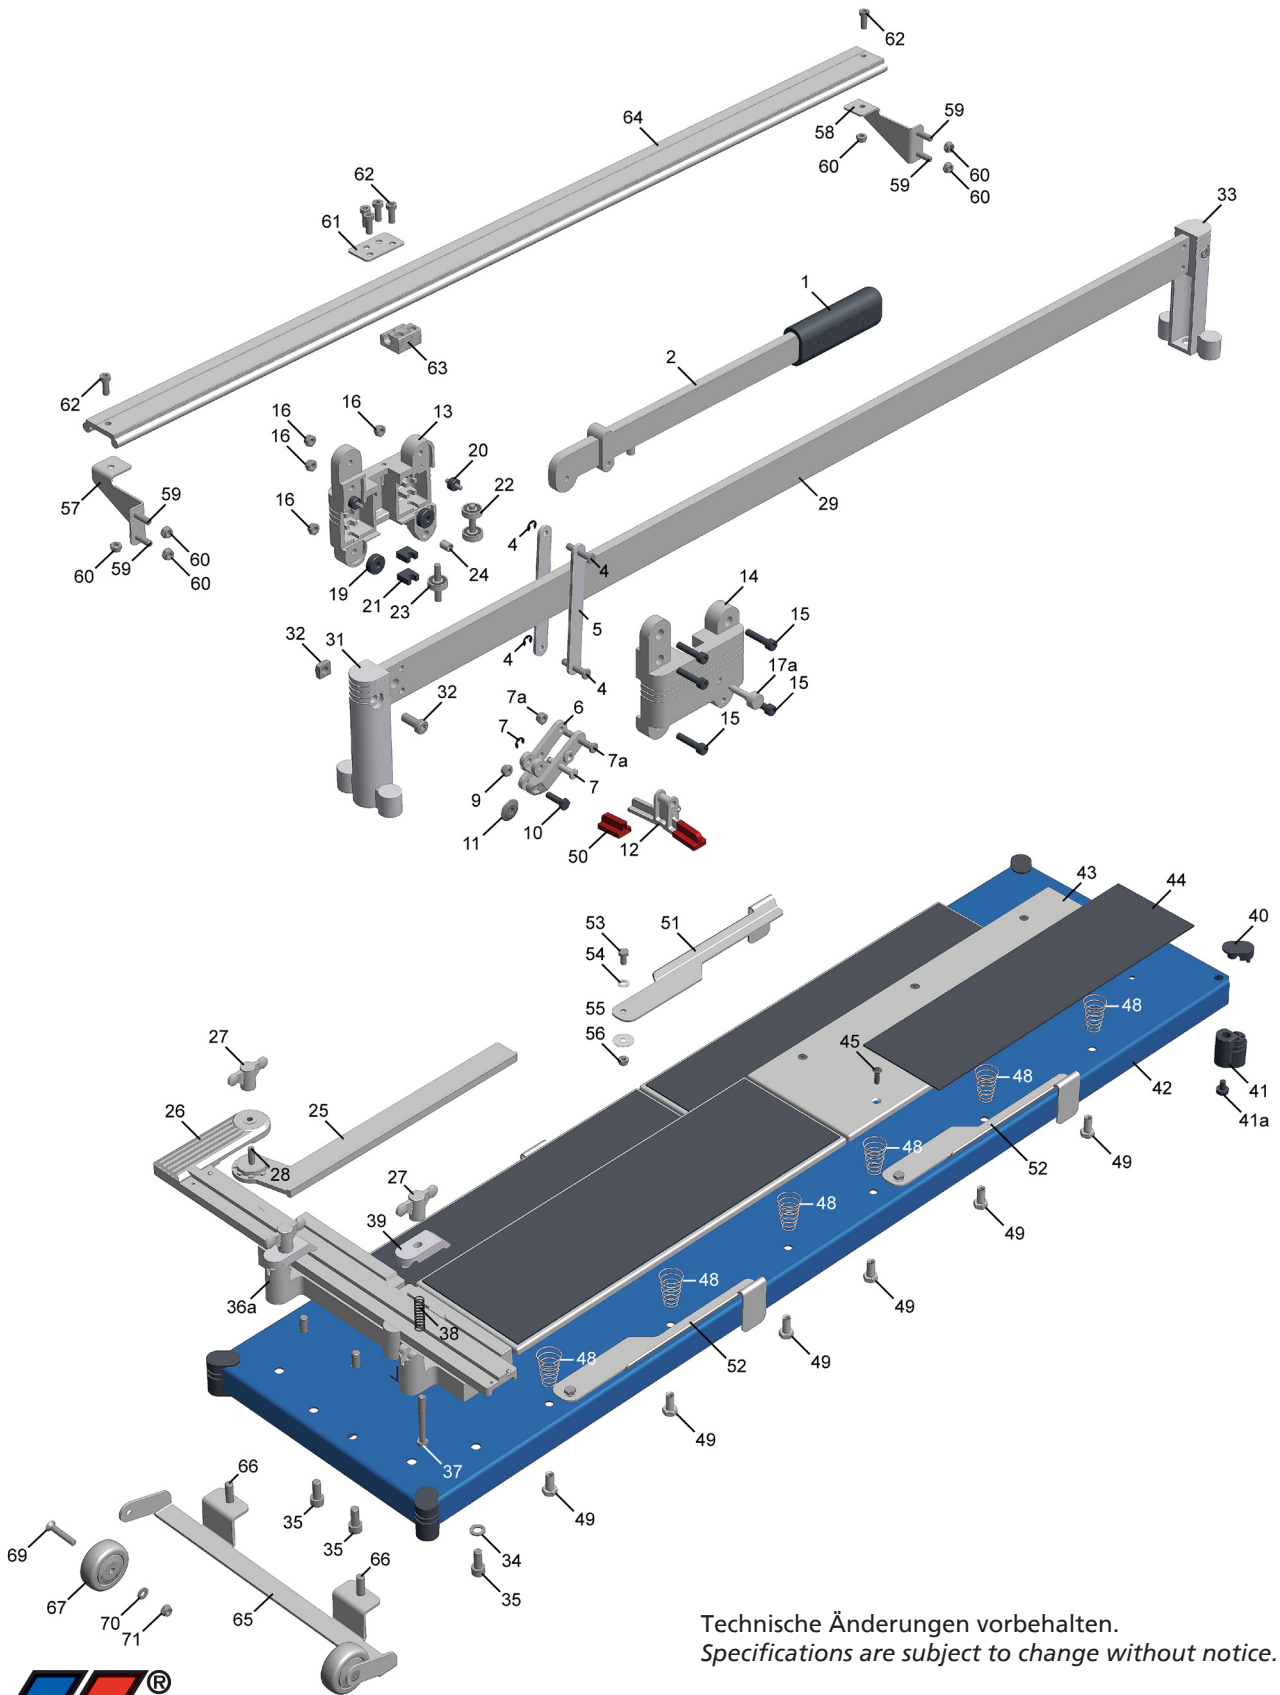

TOPLINE 1250 mm

Technische Änderungen vorbehalten.
 Specifications are subject to change without notice.